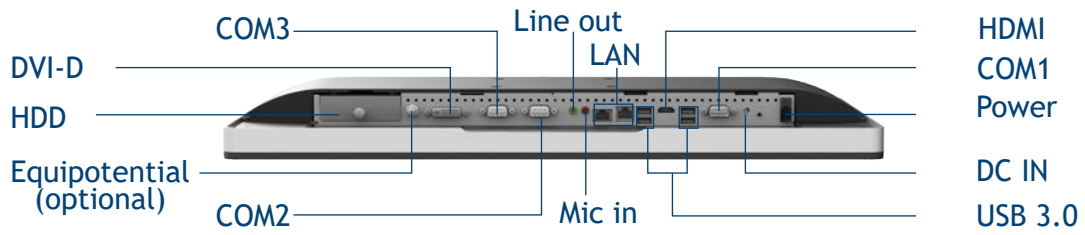

Commercial Premium Windows Touch Panel PC

- Display Size From 15.6" to 21.5"
- Aluminum Die Casting Housing
- Rich & Flexible IO Ports Design
- Magnetic IO Ports Cover For Easy Maintaining
- Various Mounting Methods

Magnetic IO port cover

Extension power switch

Overview

IK07 Impact Resistance