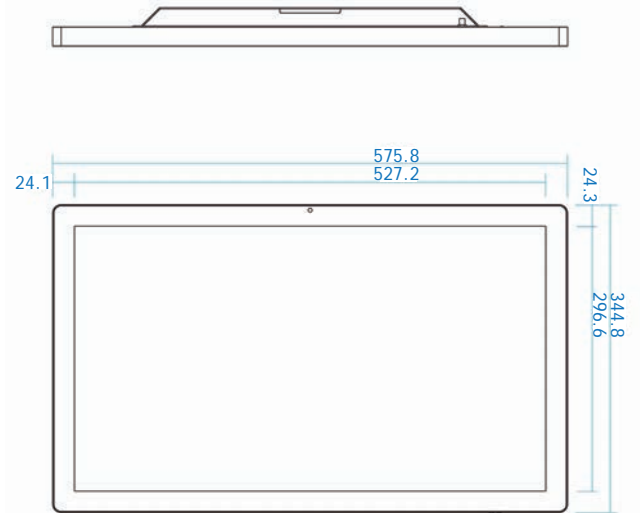

Specification

TCS2380

Display

CPU	Novatek 68862
Memory	SPI Flash 2M bits
Display Type	23.8" TFT IPS LCD
Resolution	1920 x 1080
Brightness	250 nits
Touch Panel	10 Points Projected Capacitive Touch Panel
Viewing Angle	Horizontal 178° / Vertical 178°
Contrast Ratio	1000:1
Response Time	14 ms
IO Ports	1 x HDMI 1 x USB (For Touch)

Physical

Audio	2x 3W Speaker
Color	Black
Mounting	VESA Mount 100 x 100
Housing	Metal
Power Adapter	DC 12V/5A, 60W
Standard Accessory	1 x Power Adapter (12V/5A)
Product Dimension	575.8 x 344.8 x 44.3 mm
Product Weight	7.5kgs

Environment

Certification	CE, FCC
Operating Temperature	0°C ~ 40°C
Storage Temperature	-10°C ~ 55°C
Relative humidity	10%~ 85% (non-condensing)

Dimensions & Drawing

Unit : mm

unit : mm