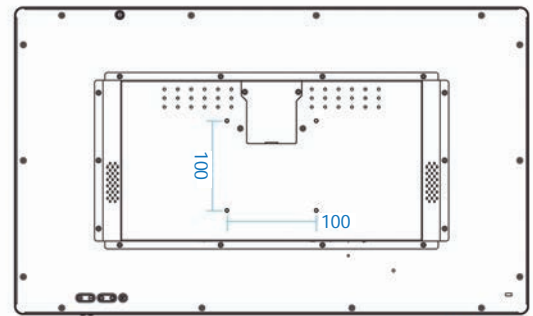

Specification

TCS2380

Display

CPU	Novatek 68862
Memory	SPI Flash 2M bits
Display Type	23.8" TFT IPS LCD
Resolution	1920 x 1080
Brightness	250 nits
Touch Panel	10 Points Projected Capacitive Touch Panel
Viewing Angle	Horizontal 178° / Vertical 178°
Contrast Ratio	1000:1
Response Time	14 ms
IO Ports	1 x HDMI 1 x USB (For Touch)

Physical

Audio	2x 3W Speaker
Color	Black
Mounting	VESA Mount 100 x 100
Housing	Metal
Power Adapter	DC 12V/5A, 60W
Standard Accessory	1 x Power Adapter (12V/5A)
Product Dimension	575.8 x 344.8 x 44.3 mm
Product Weight	7.5kgs

Environment

Certification	CE, FCC
Operating Temperature	0°C ~ 40°C
Storage Temperature	-10°C ~ 55°C
Relative humidity	10%~ 85% (non-condensing)

Dimensions & Drawing

Unit : mm

unit : mm