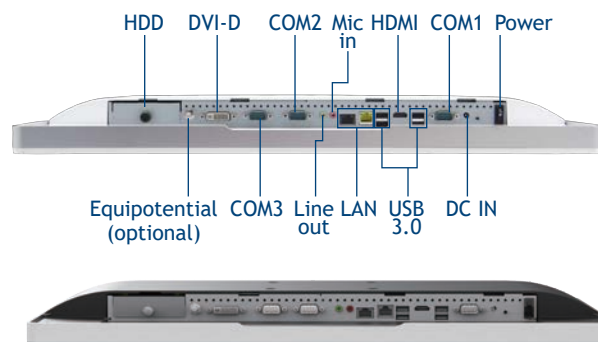

Black, Silver, Black