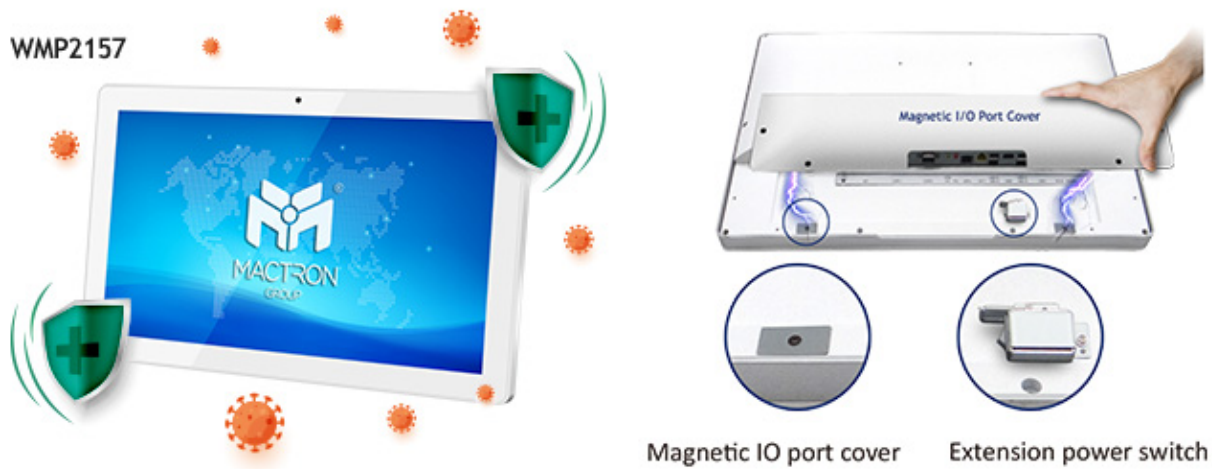

## Upgrading Hospital Efficiency and Interior Design – Special Promotion & Bundle Deal

Welcome to our Special Promotion & Bundle Deal of our Medical-Grade Touch Embedded System – **one Touch Panel PC** plus **one Mobile Tablet PC** to keep your medical environment pure and productive!

The 21.5" Medical-Grade Touch Panel PC [WMP2157](#) plays a key role in Outpatient Clinic Kiosks, Nurse Workstations, Medical Carts, Point of Care, and Patient Monitoring. The White Aluminum Die Casting Housing fits every environment.

						
<b>Processor</b>	<b>DDR4 2400MHz</b>	<b>SSD / PCIe4</b>	<b>Fanless</b>	<b>Front IP65</b>	<b>TPM &amp; Intel vPro</b>	<b>Housing</b>
	8GB (Up to 32GB)	256GB (Up to 1TB)				Aluminum Die Casting

The 7" Medical-Grade Mobile Tablet PC [MMS0700](#) comes with various accessories to catch up on all information everywhere, even outside hospitals. Its dock station with USB 3.0 connects different medical equipment and saves space clean.